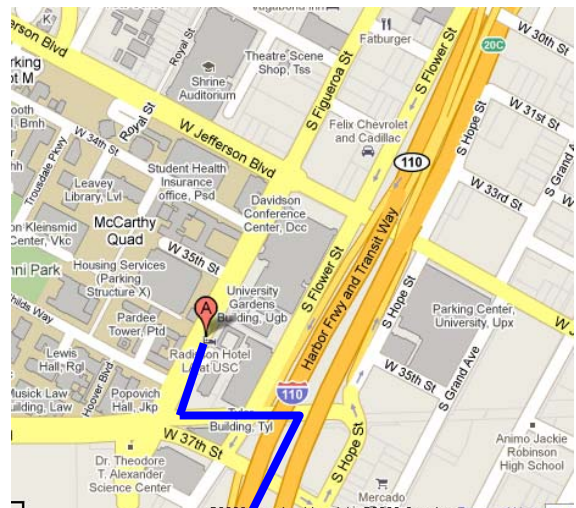

## Directions to USC – Parking Structure 2 (PS2)

### Parking Structure 2

### From 110 South Freeway

Exit Exposition, veer left  
 Turn right on Figueroa (Chevron station is on the corner)  
 Turn right into the second Radisson driveway.  
 Continue straight to the booth with the attendant.

### From LA Live

Proceed southbound on Flower St.  
 Turn right on Exposition Blvd.  
 Turn right on Figueroa (Chevron station is on the corner)  
 Turn right into the second Radisson driveway.  
 Continue straight to the booth with the attendant.